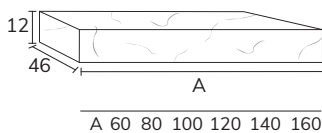

03. ALBURY - H12CM

MARBRE

CODE	A	PT
AL0360M	60	792
AL0380M	80	954
AL03100M	100	1103
AL031201SM	120 1S	1268
AL031202SM	120 2S	1328
AL031401SM	140 1S	1457
AL031402SM	140 2S	1523
AL031601SM	160 1S	1628
AL031602SM	160 2S	1699

COMPACT

CODE	A	PT
AL0360C	60	717
AL0380C	80	861
AL03100C	100	1012
AL031201SC	120 1S	1161
AL031202SC	120 2S	1224
AL031401SC	140 1S	1307
AL031402SC	140 2S	1445
AL031601SC	160 1S	1460
AL031602SC	160 2S	1533